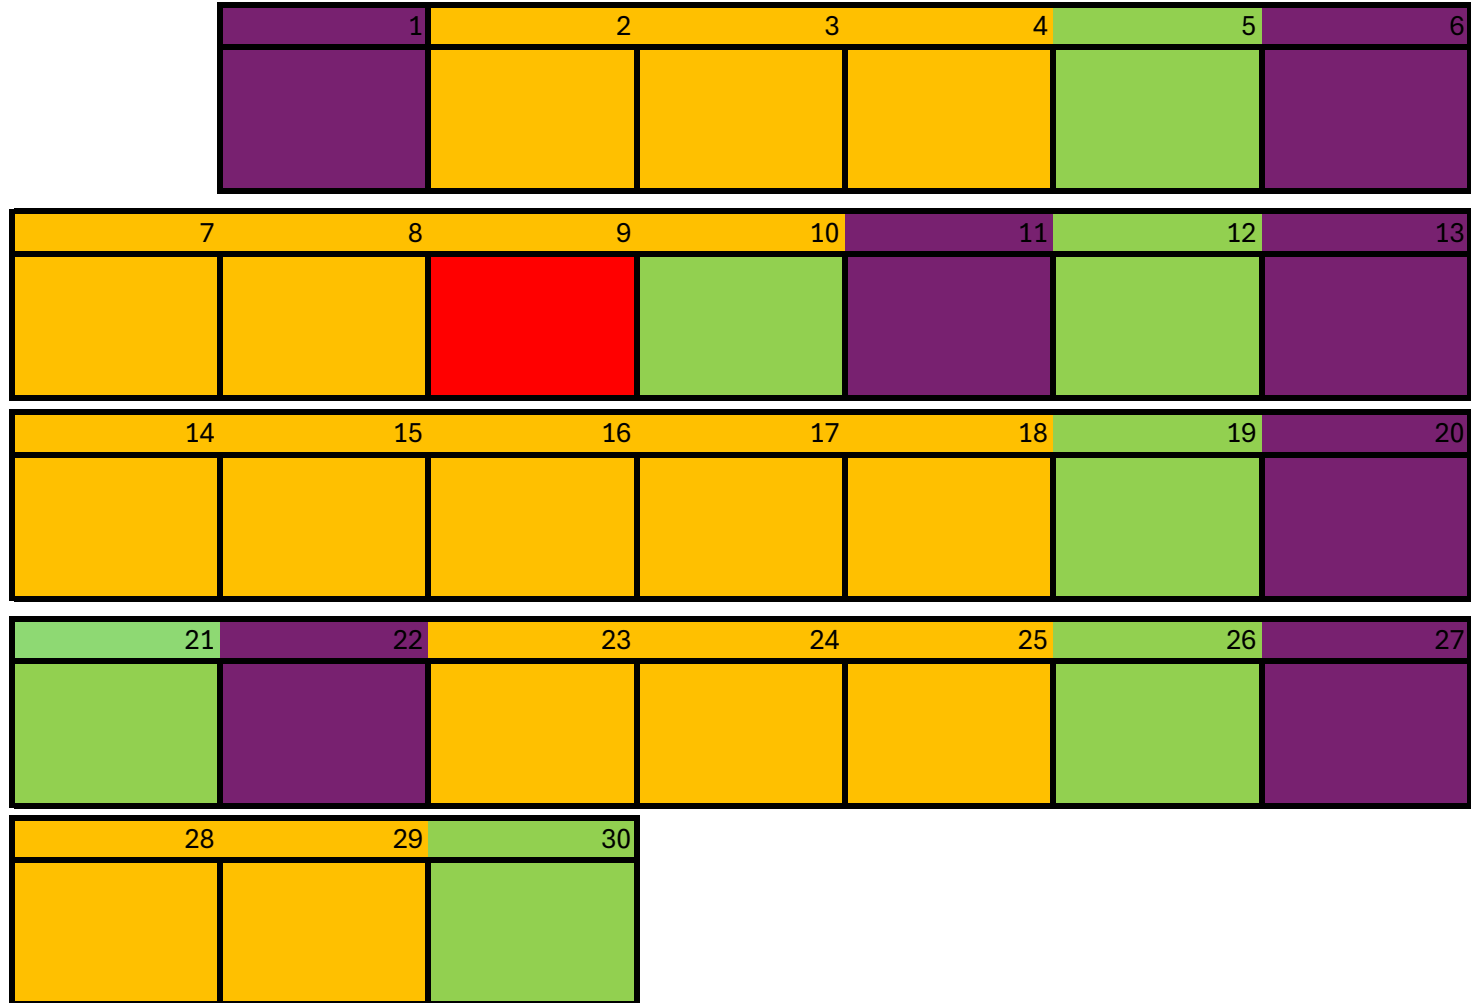

SHANAY ARATHA
፳፻፳ ፶፻፯

GANABASHA
RASHA SHAMA
፯፻፯ ፯፻፯፻፯

RABAOYAOYA
፶፻፻፻፻፻

HAYA CHAMASHA
፯፻፻፻፻፻

SHADA SHAYA
፶፻፻፻፻፻

SHABATAW
፲፻፯

Gather around
Tabernacle.-
TABOR- Tel
Arad

Green means prep
day.

Orange means
SHABATAW
SHABAOTA
PARASHA
CHADASHA - Feast
month high
gathering of the
nations. In-
gathering

Purple means
SHABATAW

RASHATAW's Count of Days

Year- PARASHARA
2024

Month-CHADASH
8th Month

CHATHAW